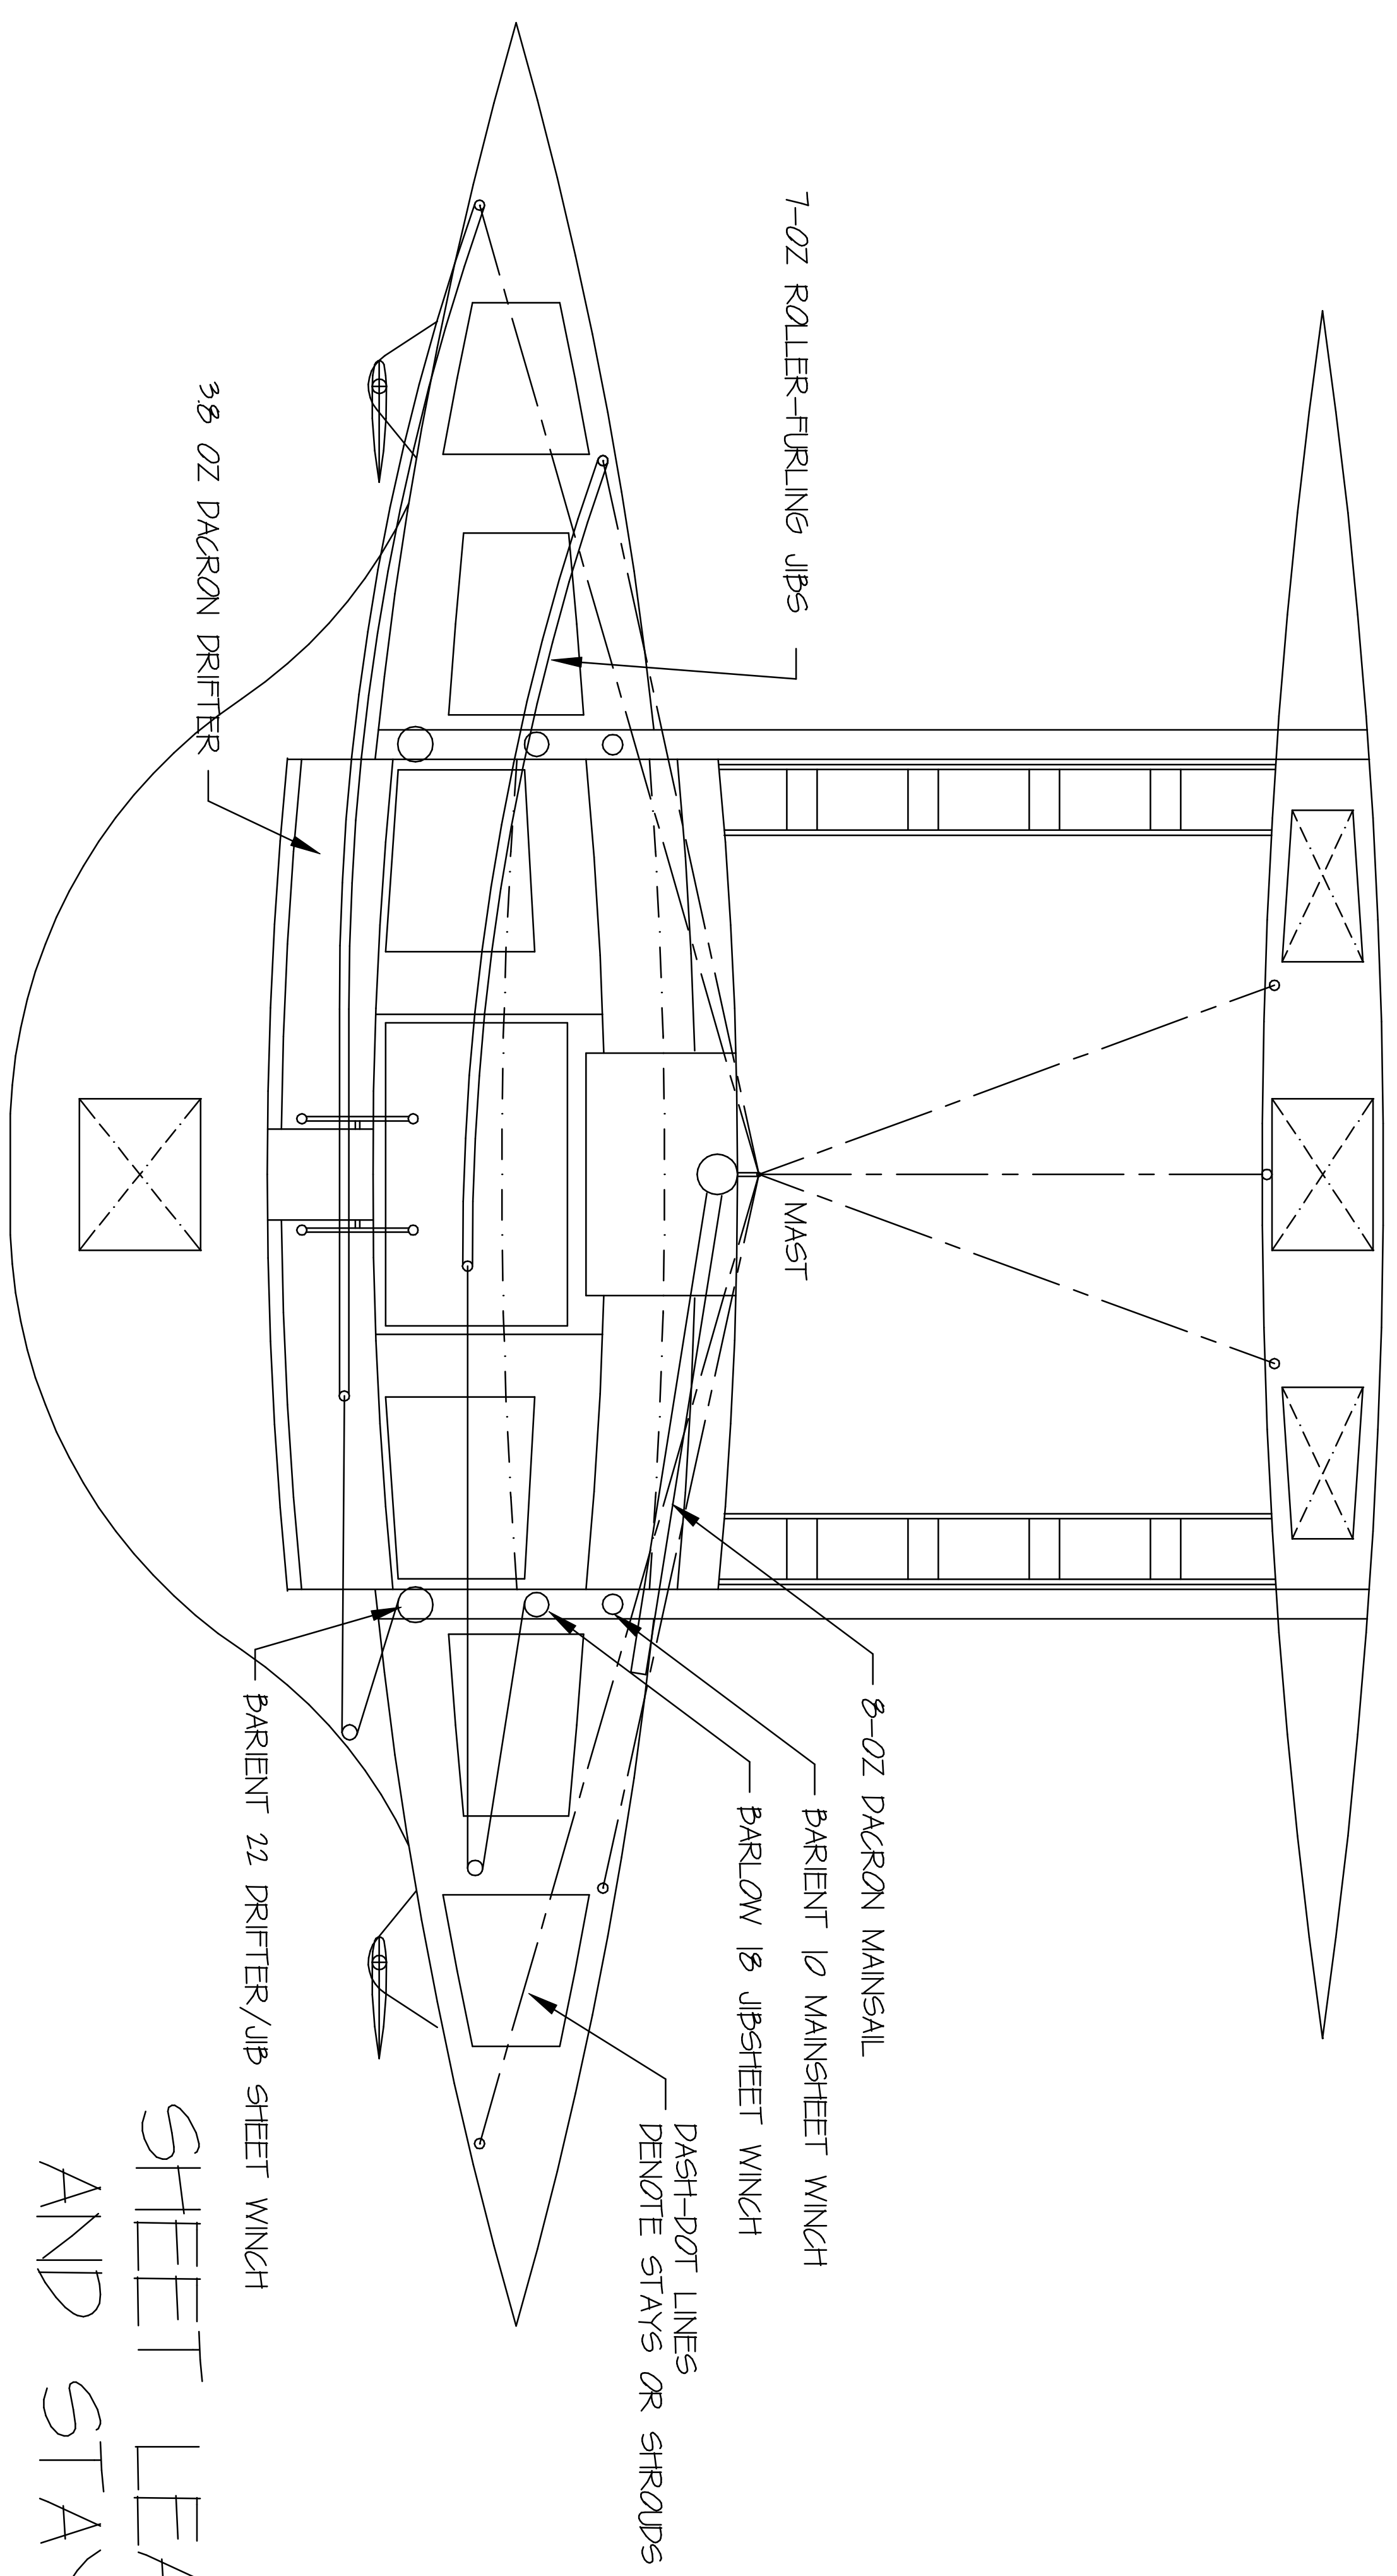

OCEAN PEOPLE, INC  
(808) 640-1981  
44-2321 MIDDLE ROAD  
P.O. BOX 1196  
HONOLULU, HAWAII, 96717

REV # 0  
12-6-2019  
SHEET # 3

SHEET LEADS, WINCHES,  
AND STAY LOCATIONS  
1/2"=1'-0"